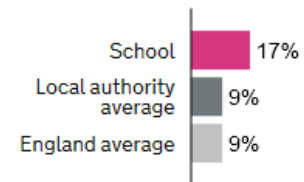

Pupils achieving at a higher standard in reading, writing and maths ?