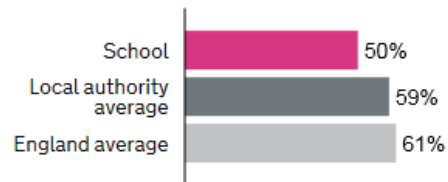

Beckwithshaw Data 2017

Progress Score

These scores show how much progress pupils at this school made in reading, writing and maths between the end of key stage 1 and the end of key stage 2, compared to pupils across England who got similar results at the end of key stage 1.

Reading	-0.2
Writing	+4.3
Maths	-1.2

Pupils meeting expected standard in reading, writing and maths ?