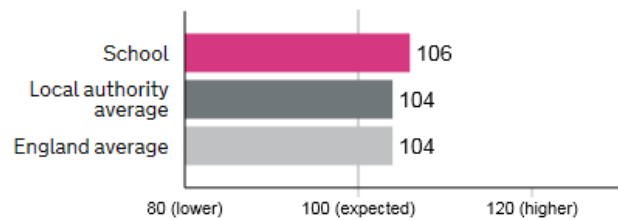

Beckwithshaw Data 2017

Progress Score

These scores show how much progress pupils at this school made in reading, writing and maths between the end of key stage 1 and the end of key stage 2, compared to pupils across England who got similar results at the end of key stage 1.

Reading	-0.2
Writing	+4.3
Maths	-1.2

Pupils meeting expected standard in reading, writing and maths ?

Pupils achieving at a higher standard in reading, writing and maths ?

Average score in reading ?

Average score in maths ?